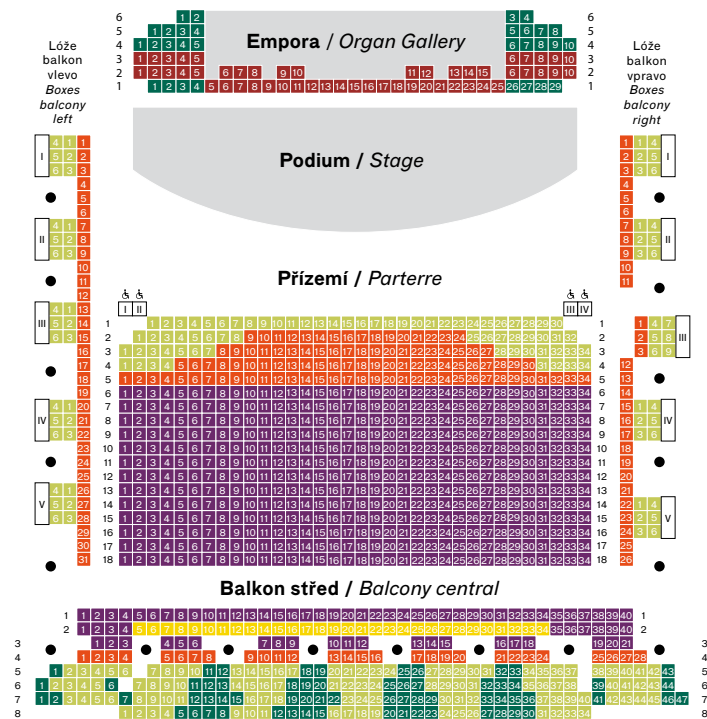

Více informací na str. 36

Travel to Prague Spring on a Czech Railways train
and get a 50% discount on your train fare!

For more information, please see p. 37

Elevace sedadel od řady 17
Elevated seats starting row 17