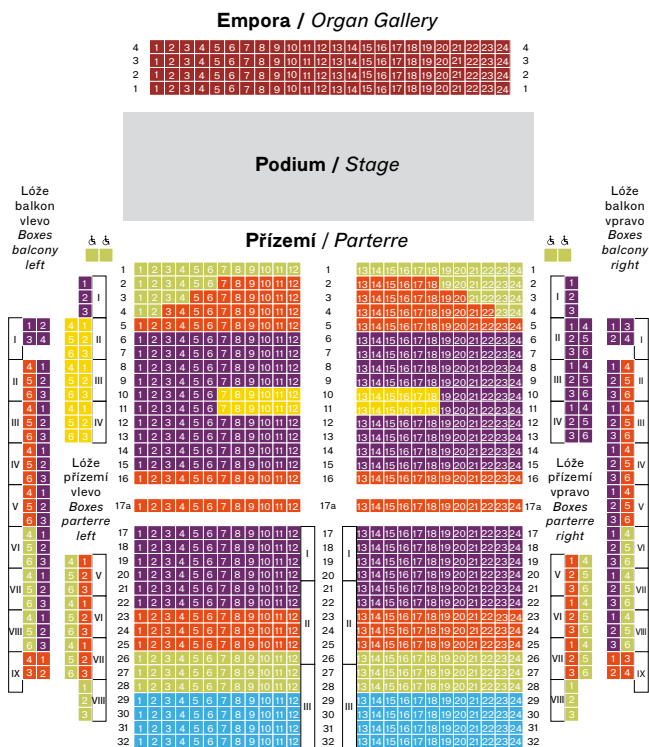

Více informací na str. 36

Travel to Prague Spring on a Czech Railways train
and get a 50% discount on your train fare!

For more information, please see p. 37

Elevace sedadel od řady 17
Elevated seats starting row 17